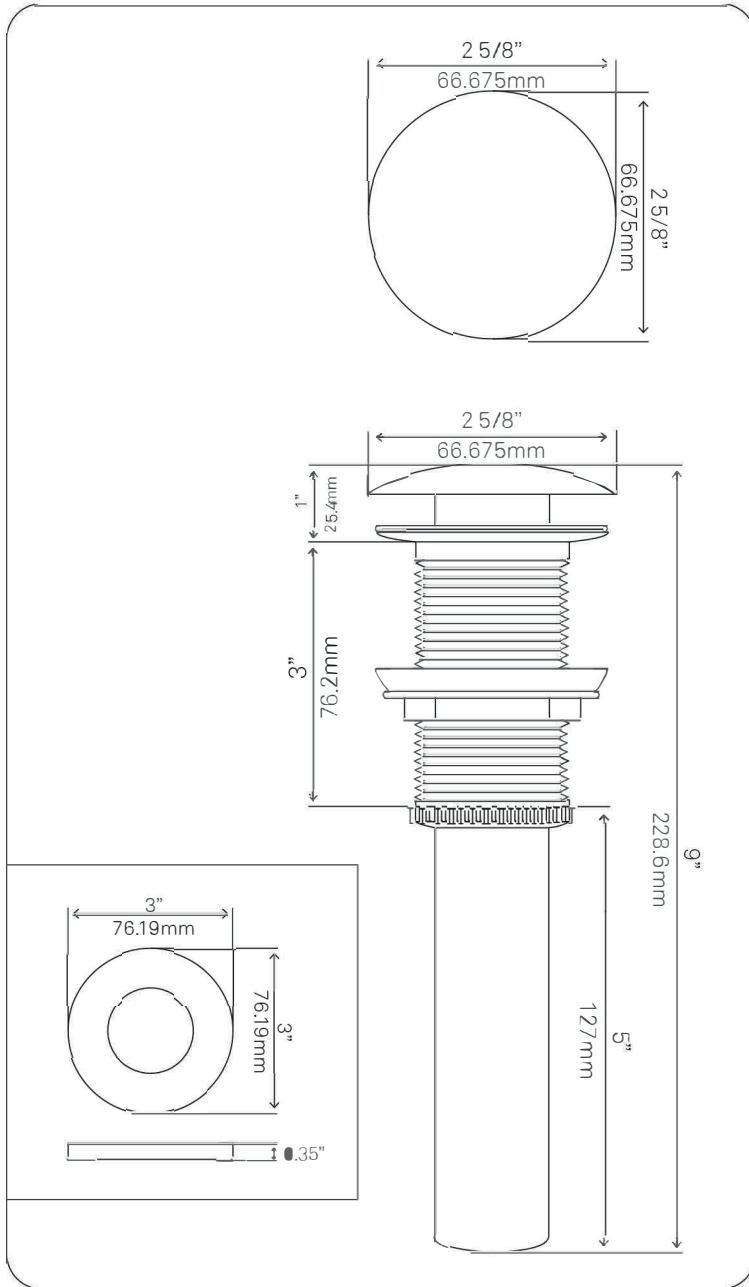

NOTES

Novatto reserves the right (1) to make changes in specifications and materials, and (2) to change or discontinue models, both without notice or obligation. Dimensions are for reference only, see www.NovattoInc.com for finish options and product availability.

Novatto Inc
TOLL FREE 844.404.4242
www.NovattoInc.com