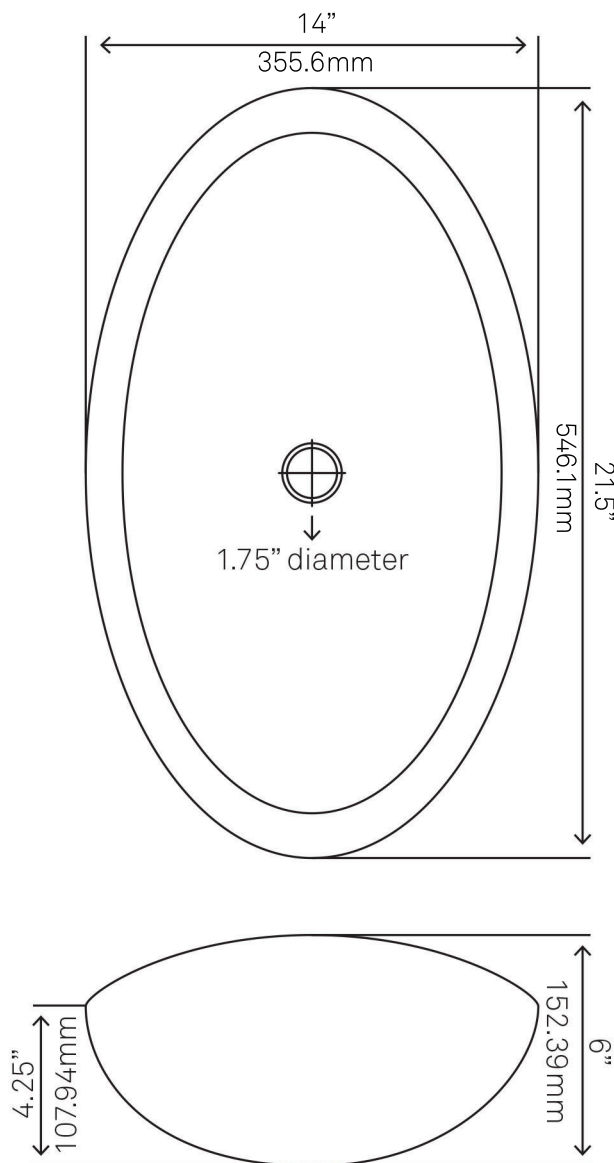

## TIS-324T BABBUCCIA Clear Brown Glass Vessel Sink

Requested By:

---

Specific Features:

---

### STANDARD SPECIFICATIONS:

- Oval slipper clear brown glass vessel
- Made with high tempered glass
- Scratch resistant and non-porous
- Designed for above counter installation
- Standard U.S. plumbing connections
- 1.75-inch drain opening
- No overflow

### STANDARD SPECIFICATIONS:

- Clicker pop-up vessel sink drain and mounting ring
- Oil rubbed bronze finish
- Solid brass construction
- Includes rubber seals and fastener for installation
- 9-inches total pop-up length
- Fits any standard 1.75-inch drain opening
- cUPC